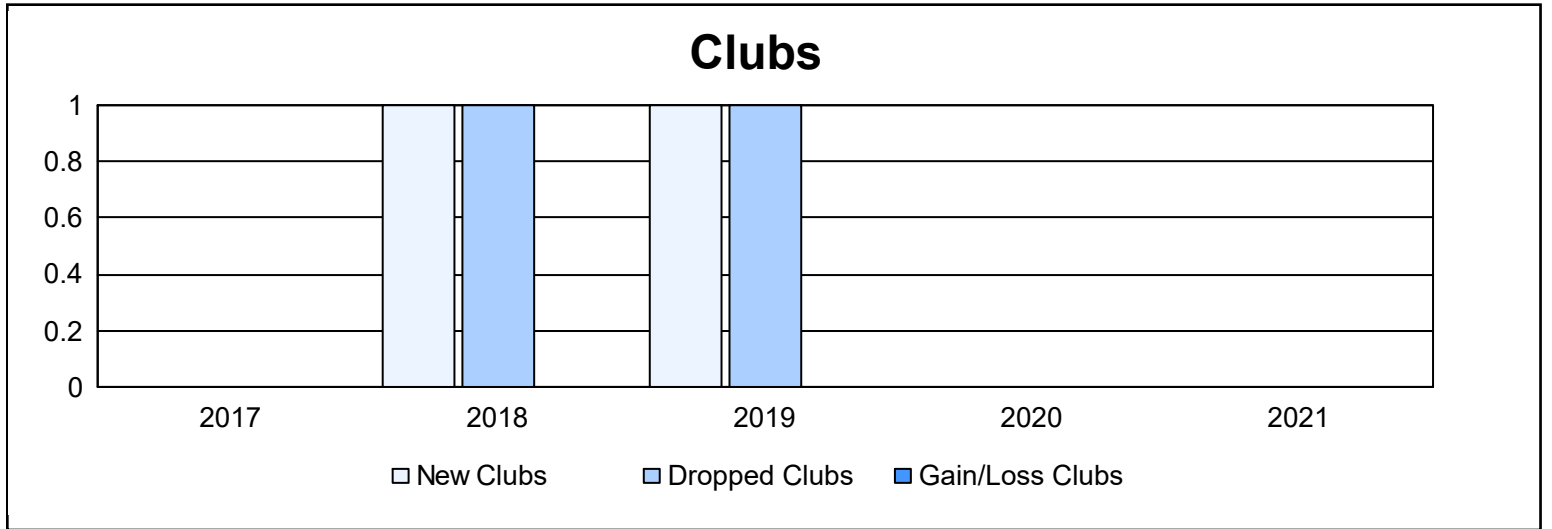

Year	New Clubs	Dropped Clubs	Gain/ Loss Clubs	New Members	Charter Members	Reinstate Members	Transfer Members	Total Member Added	Total Members Dropped	Gain/ Loss Members
2016-2017	0	0	0	181	0	3	3	187	118	69
2017-2018	1	1	0	124	25	7	2	158	173	-15
2018-2019	1	1	0	89	30	7	2	128	162	-34
2019-2020	0	0	0	108	0	4	2	114	145	-31
2020-2021	0	0	0	250	0	4	1	255	106	149
<b>Average</b>	<b>0</b>	<b>0</b>	<b>0</b>	<b>150</b>	<b>11</b>	<b>5</b>	<b>2</b>	<b>168</b>	<b>141</b>	<b>28</b>

### Membership Composition June 2021 Cumulative