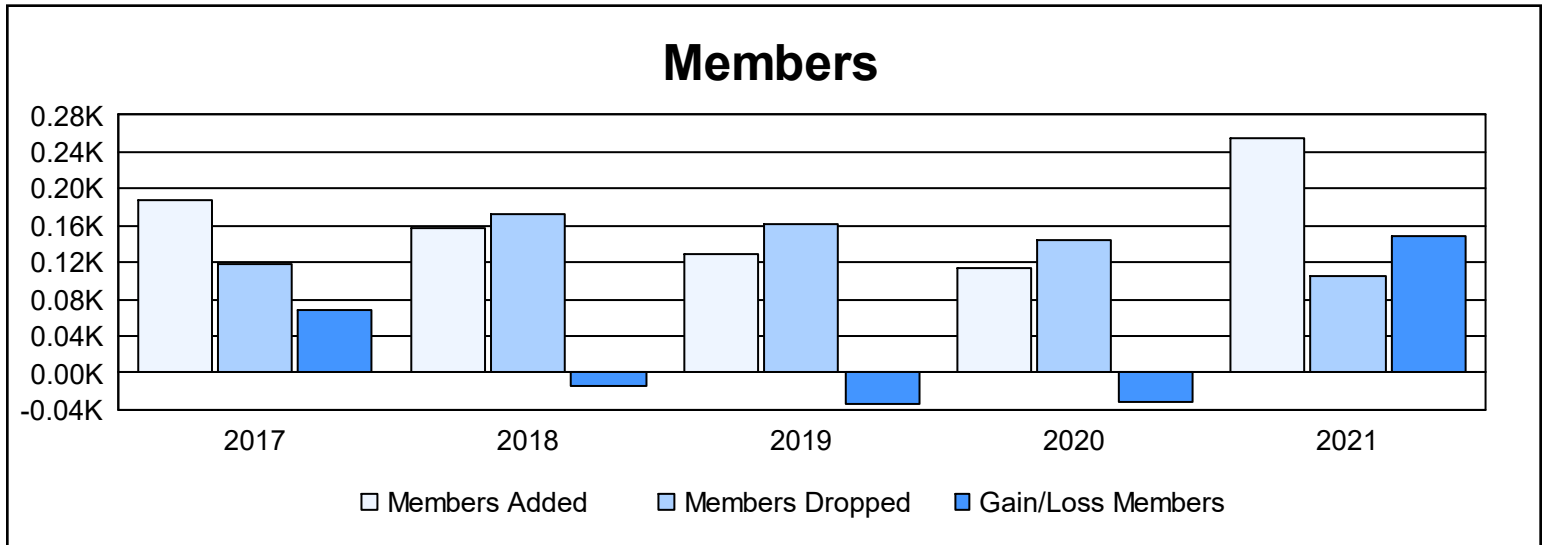

Year	New Clubs	Dropped Clubs	Gain/ Loss Clubs	New Members	Charter Members	Reinstate Members	Transfer Members	Total Member Added	Total Members Dropped	Gain/ Loss Members
2016-2017	0	0	0	181	0	3	3	187	118	69
2017-2018	1	1	0	124	25	7	2	158	173	-15
2018-2019	1	1	0	89	30	7	2	128	162	-34
2019-2020	0	0	0	108	0	4	2	114	145	-31
2020-2021	0	0	0	250	0	4	1	255	106	149
<b>Average</b>	<b>0</b>	<b>0</b>	<b>0</b>	<b>150</b>	<b>11</b>	<b>5</b>	<b>2</b>	<b>168</b>	<b>141</b>	<b>28</b>

### Membership Composition June 2021 Cumulative